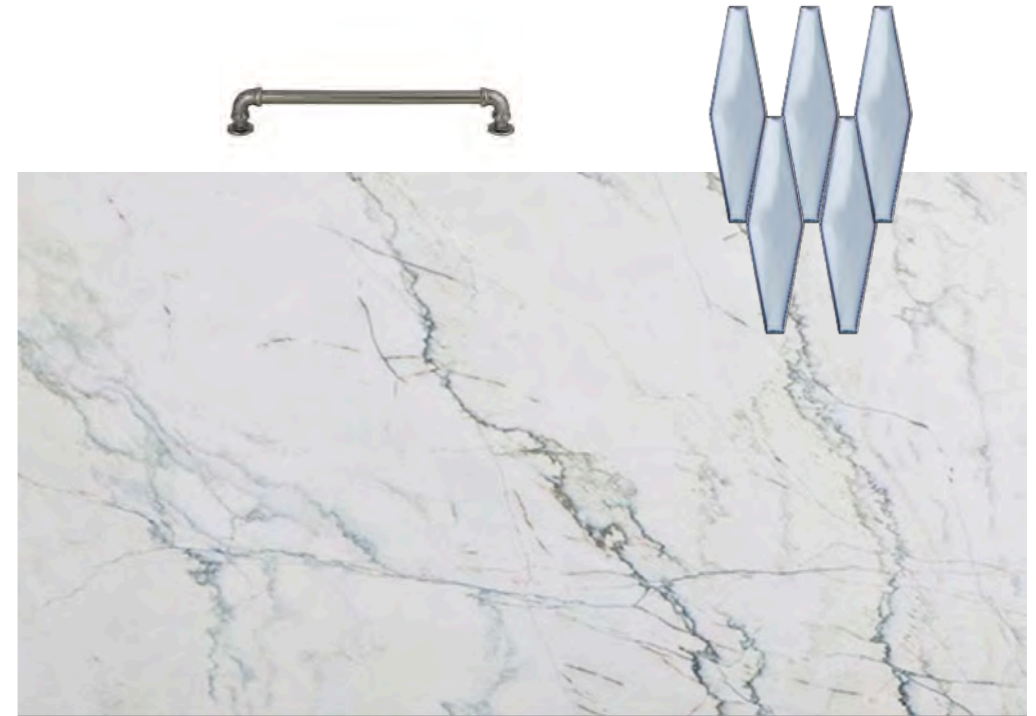

Provenza Black River

TILE FLOORING

Option for foyer entry area. A gorgeous porcelain tile with organic detailing for a natural stone look, it gives a warm and inviting feel.

Tivoli Grigio

Kitchen

KITCHEN COUNTERS & SPLASH

This elegant slab will effortlessly grace any kitchen and its slightly blue veins are unique and exciting. The white Verdon mosaic serves as a perfect complement with its shape and subtle blue color range.

Calacatta Quart

KITCHEN FAUCET

Elegant curves for the classic kitchen.

Kohler Tournant

Living Area

FIREPLACE

A warm marble with soft white, creams and grey tones to bring added detail into the living area.

Marble White Cliff