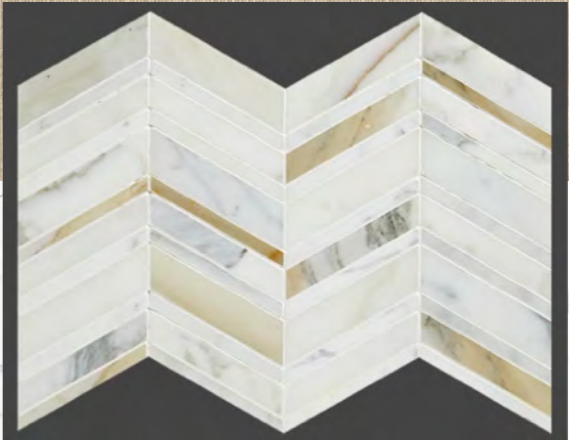

This elegant slab will effortlessly grace any kitchen and its slightly blue veins are unique and exciting. The white Verdon mosaic serves as a perfect complement with its shape and subtle blue color range.

Calacatta Quart

KITCHEN FAUCET

Elegant curves for the classic kitchen.

Kohler Tournant

Living Area

FIREPLACE

A warm marble with soft white, creams and grey tones to bring added detail into the living area.

Marble White Cliff

Merchant Lantern by Thomas O'Brien

Master Bath

Warm golden tones with a marble like slab to give a voice to a modern classic.

AZT Touch Glow

Chevron Calacatta

Calacatta Manhattan

Haute Monde

Secondary Baths & Powders