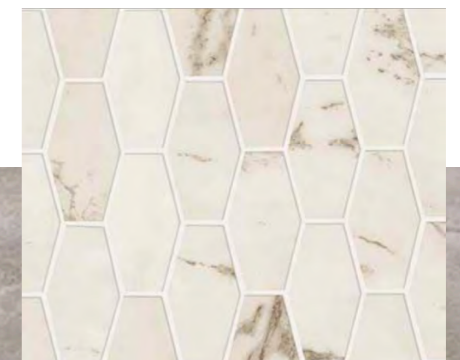

This elegant slab will effortlessly grace any kitchen and its slightly blue veins are unique and exciting. The white Verdon mosaic serves as a perfect complement with its shape and subtle blue color range.

Merchant Lantern by Thomas O'Brien

Master Bath

Warm golden tones with a marble like slab to give a voice to a modern classic.

AZT Touch Glow

Chevron Calacatta

Calacatta Manhattan

Haute Monde

Secondary Baths & Powders

Elegant mix of greys, creams, sages & browns for a perfect complement to our textured cabinets.

Classentino Coliseum Gray

H-Line Pumice Glossy

Tivoli Bianco

MQ Sage

Vittoria White

Glacier

Quartetto Cool Circola

Quartetto Cool Piazza

Classentino Palazzo White

H-Line Cotton Glossy

Tivoli Grigio

Exterior Paint Selections

Benjamin Moore paint and stain

Branchport Brown
HC-72

Coastal Path
AF-380