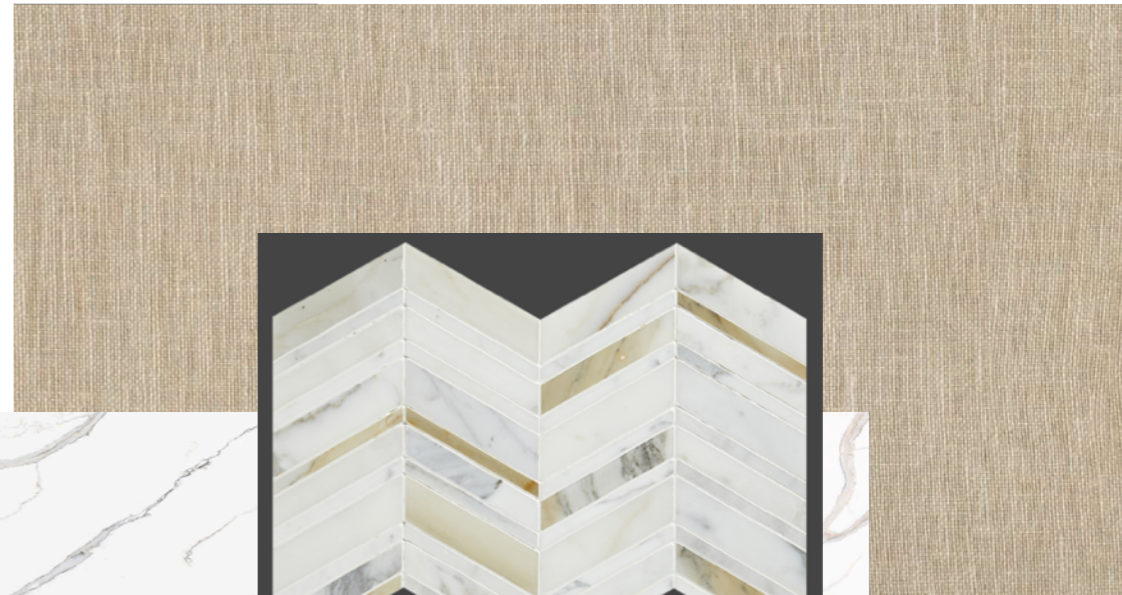

With timeless sensibility and prominent long soft grey veins, Calacatta Vagli has a natural marble look. The clear glass chevron backsplash brings class to any kitchen.

MQ Calacatta Vagli

KITCHEN FAUCET

Robinson Pendant by Thomas O'Brien

4101 Clemo Avenue | Palo Alto

Master Bath

Warm golden tones with a marble like slab to give a voice to a modern classic.

AZT Touch Glow

Chevron Calacatta

Calacatta Manhattan

Haute Monde

Secondary Baths & Powders

Elegant mix of greys, whites, and dark blues & browns for a perfect complement to our textured cabinets.

4101 Clemo Avenue | Palo Alto

Exterior Paint Selections

Benjamin Moore Paint