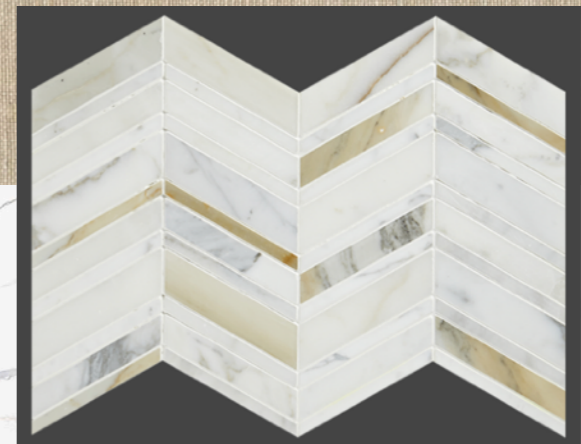

With timeless sensibility and prominent long soft grey veins, Calacatta Vagli has a natural marble look. The clear glass chevron backsplash brings class to any kitchen.

MQ Calacatta Vagli

KITCHEN FAUCET

Robinson Pendant by Thomas O'Brien

4101 Clemo Avenue | Palo Alto

Master Bath

Warm golden tones with a marble like slab to give a voice to a modern classic.

AZT Touch Glow

Chevron Calacatta

Calacatta Manhattan

Haute Monde

Secondary Baths & Powders

Elegant mix of greys, whites, and dark blues & browns for a perfect complement to our textured cabinets.

4101 Clemo Avenue | Palo Alto

Exterior Paint Selections

Benjamin Moore Paint