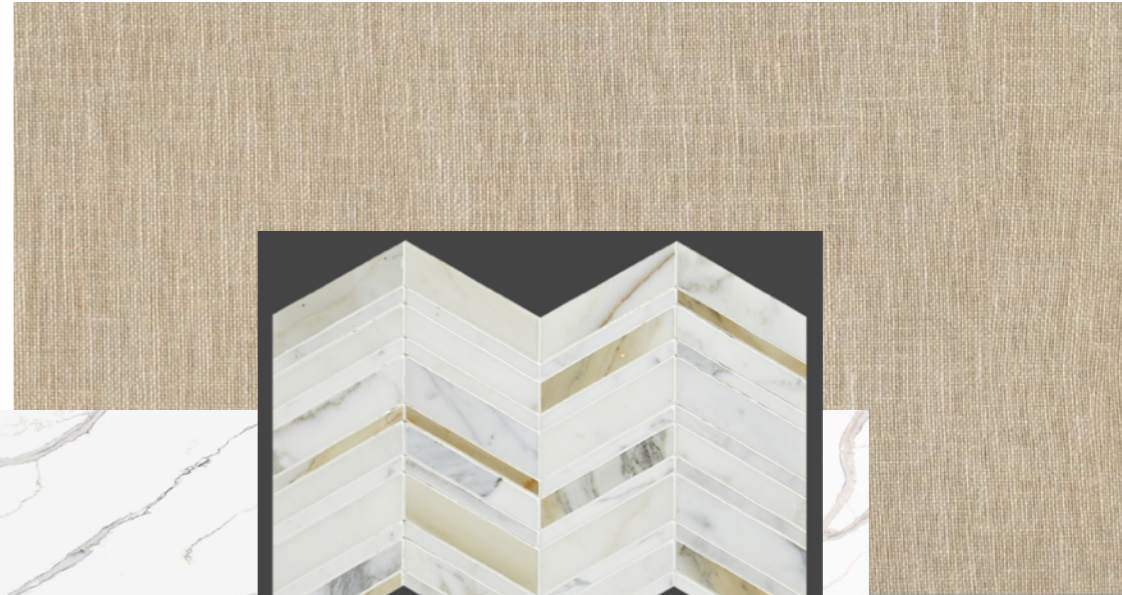

The Merchant pendant is beautifully balanced pendant with lightness and strength for the kitchen island.

Merchant Lantern by Thomas O'Brien

4123 Orchard Court | Palo Alto

Master Bath

Warm golden tones with a marble like slab to give a voice to a modern classic.

AZT Touch Glow

Chevron Calacatta

Calacatta Manhattan

Haute Monde

Secondary Baths & Powders

Elegant mix of greys, creams, sage s & browns for a perfect complement to our textured cabinets.

Classentino Coliseum Gray