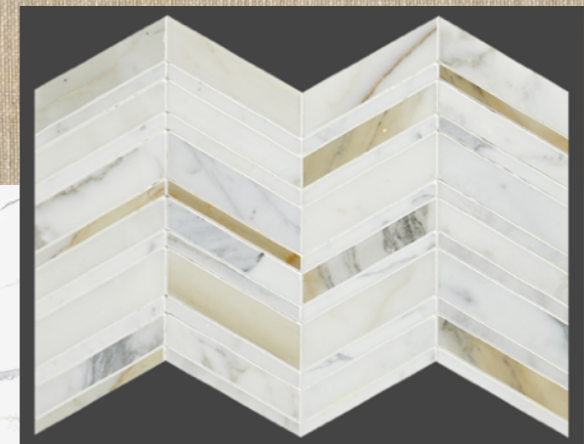

The Merchant pendant is beautifully balanced pendant with lightness and strength for the kitchen island.

Merchant Lantern by Thomas O'Brien

4123 Orchard Court | Palo Alto

Master Bath

Warm golden tones with a marble like slab to give a voice to a modern classic.

AZT Touch Glow

Chevron Calacatta

Calacatta Manhattan

Haute Monde

Secondary Baths & Powders

Elegant mix of greys, creams, sage s & browns for a perfect complement to our textured cabinets.

Classentino Coliseum Gray